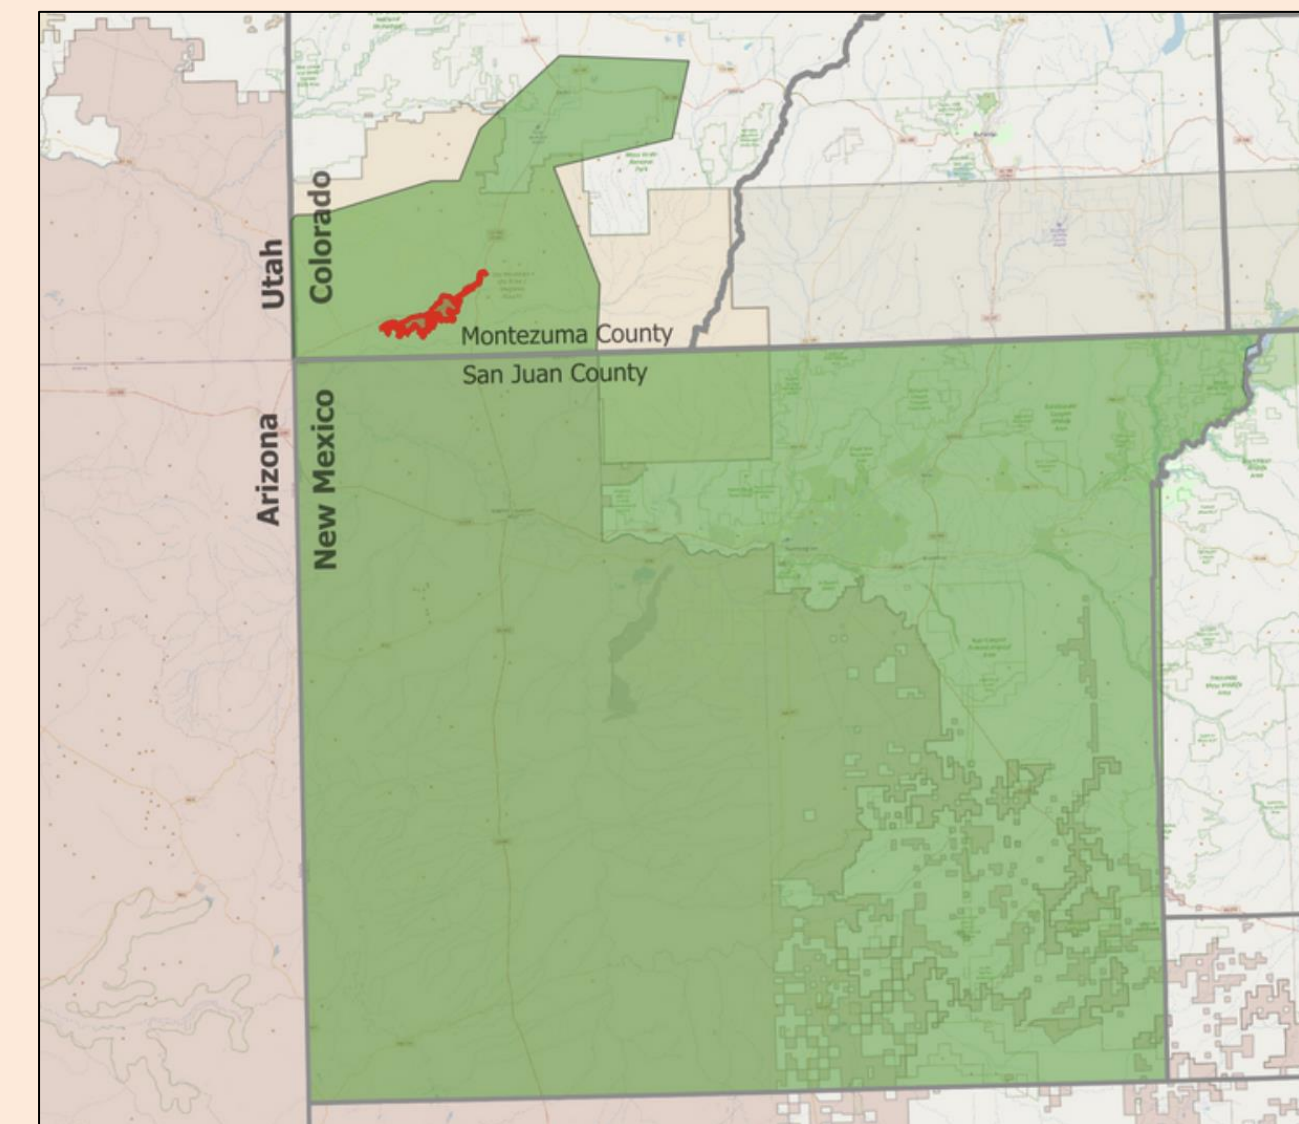

Biological Resources

Vegetation, Wildlife, & Rare Species

THREATENED, ENDANGERED, AND SPECIAL STATUS SPECIES

NEPA Issue #7

MESA VERDE CACTUS

(Sclerocactus mesa-verdae)

- Rare – **Federally Threatened**
- Only found in Four Corners region.
- 400+ found during surveys.
- With guidance from USFWS, a Mesa Verde Cactus Plan was developed **to limit impact on species.**
- Sun Bear may affect the species, but **will not adversely affect the species.**

Map of Mesa Verde Cactus Range

Mitigation: 200-meter no-construction buffer around each cactus; “Best” habitat removed from project area; Occupied habitat removed from project area

BURROWING OWL

(Athene cunicularia)

- **Threatened with the State of Colorado**, but not Federally.
- Found throughout the Western U.S. in open areas with short grasses and shrubs.
- **Observed in the project area** at five locations.

Mitigation: Active nests will be buffered by 400 meters during nesting season